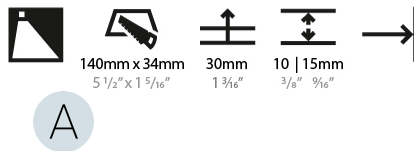

GENERAL

Series: Delight
Subseries: Delight String
Brand: Prolicht
Division: Architectural
Mounting Type: Recessed
Mounting Location: Wall
Subcategory: Step Light

PHYSICAL

Shape: Rectangle
Width (mm): 40
Width (in): 1 9/16
Height (mm): 150
Depth (mm): 26
Height (in): 5 7/8
Depth (in): 1
Ceiling Thickness (mm): 10 / 12 / 15
Ceiling Thickness (in): 3/8 or 1/2 or 9/16
Min. Recessing Depth (mm): 30
Min. Recessing Depth (in): 1 3/16
Light Distribution: Asymmetric
Weight (kg): .21
Weight (lbs): .46
Installation Requirement: 140mm / 5 1/2" x 34mm / 1 5/16"
Fixture Finish: SSR / BKV / CWI / CRY / HAB / UFT / ITA / RUA / FTG / MYG / LOD / PUS / FRO / FUP / KIA / POP / BLS / SPG / MEY / GOH / GUM / CHC / COM / ABZ / JAG / OBR / MOS / ROR
Fixture Material: Aluminum

ELECTRICAL

Lamp Type: LED (Zhaga Standard)
Input Wattage (W): 2.2
Total Output Wattage (W): 2
Dimming: Non-Dimming / Phase Dimming (120Vac only) / 0-10V Dimming
Driver Included: No
Driver Location: Remote
Driver Type: Constant Current - 120 / 277Vac
Driver Class: Class 2
Input Voltage (V): 120 - 277
Constant Current (MA): 700

LED

Number of LEDs: 1
Color Temperature (°K): 2700 / 3000 / 3500 / 4000
Max. Delivered Lumen (lm): 30
CRI: >90 CRI
Lamp Life (hrs): 50000

OPTICAL

RATINGS AND CERTIFICATIONS

Certified By: Certified for North American Standards
IP rating: IP20