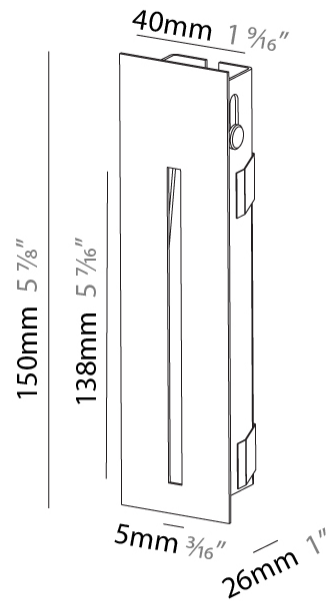

GENERAL

Series: Delight
Subseries: Delight String
Brand: Prolicht
Division: Architectural
Mounting Type: Recessed
Mounting Location: Wall
Subcategory: Step Light

PHYSICAL

Shape: Rectangle
Width (mm): 40
Width (in): 1 9/16
Height (mm): 150
Depth (mm): 26
Height (in): 5 7/8
Depth (in): 1
Ceiling Thickness (mm): 10 / 12 / 15
Ceiling Thickness (in): 3/8 or 1/2 or 9/16
Min. Recessing Depth (mm): 30
Min. Recessing Depth (in): 1 3/16
Light Distribution: Asymmetric
Weight (kg): .21
Weight (lbs): .46
Installation Requirement: 140mm / 5 1/2" x 34mm / 1 5/16"
Fixture Finish: SSR / BKV / CWI / CRY / HAB / UFT / ITA / RUA / FTG / MYG / LOD / PUS / FRO / FUP / KIA / POP / BLS / SPG / MEY / GOH / GUM / CHC / COM / ABZ / JAG / OBR / MOS / ROR
Fixture Material: Aluminum

ELECTRICAL

Lamp Type: LED (Zhaga Standard)
Input Wattage (W): 2.2
Total Output Wattage (W): 2
Dimming: Non-Dimming / Phase Dimming (120Vac only) / 0-10V Dimming
Driver Included: No
Driver Location: Remote
Driver Type: Constant Current - 120 / 277Vac
Driver Class: Class 2
Input Voltage (V): 120 - 277
Constant Current (MA): 700

LED

Number of LEDs: 1
Color Temperature (°K): 2700 / 3000 / 3500 / 4000
Max. Delivered Lumen (lm): 30
CRI: >90 CRI
Lamp Life (hrs): 50000

OPTICAL

RATINGS AND CERTIFICATIONS

Certified By: Certified for North American Standards
IP rating: IP20