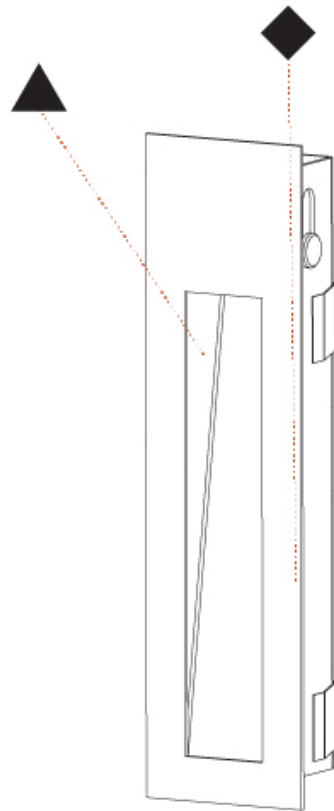

#### PHYSICAL

Shape: Rectangle  
 Width (mm): 40  
 Width (in): 1 9/16  
 Height (mm): 150  
 Depth (mm): 26  
 Height (in): 5 7/8  
 Depth (in): 1  
 Ceiling Thickness (mm): 10 / 12 / 15  
 Ceiling Thickness (in): 3/8 or 1/2 or 9/16  
 Min. Recessing Depth (mm): 30  
 Min. Recessing Depth (in): 1 3/16  
 Light Distribution: Asymmetric  
 Weight (kg): .21  
 Weight (lbs): .46  
 Installation Requirement: 140mm / 5 1/2" x 34mm / 1 5/16"  
 Fixture Finish: SSR / BKV / CWI / CRY / HAB / UFT / ITA / RUA / FTG / MYG / LOD / PUS / FRO / FUP / KIA / POP / BLS / SPG / MEY / GOH / GUM / CHC / COM / ABZ / JAG / OBR / MOS / ROR  
 Fixture Material: Aluminum

#### PHYSICAL

Shape: Rectangle
Width (mm): 40
Width (in): 1 9/16
Height (mm): 250
Depth (mm): 26
Height (in): 9 13/16
Depth (in): 1
Ceiling Thickness (mm): 10 / 12 / 15
Ceiling Thickness (in): 3/8 or 1/2 or 9/16
Min. Recessing Depth (mm): 30
Min. Recessing Depth (in): 1 3/16
Light Distribution: Asymmetric
Weight (kg): .83
Weight (lbs): 1.8
Fixture Finish: SSR / BKV / CWI / CRY / HAB / UFT / ITA / RUA / FTG / MYG / LOD / PUS / FRO / FUP / KIA / POP / BLS / SPG / MEY / GOH / GUM / CHC / COM / ABZ / JAG / OBR / MOS / ROR
Fixture Material: Aluminum
Cut-out Measurements: 240mm / 9 7/16" x 34mm / 1 5/16"

#### PHYSICAL

Shape: Rectangle
Width (mm): 40
Width (in): 1 9/16
Height (mm): 150
Depth (mm): 26
Height (in): 5 7/8
Depth (in): 1
Ceiling Thickness (mm): 10 / 12 / 15
Ceiling Thickness (in): 3/8 or 1/2 or 9/16
Min. Recessing Depth (mm): 30
Min. Recessing Depth (in): 1 3/16
Light Distribution: Asymmetric
Weight (kg): 0.21
Weight (lbs): 0.46
Screws: No visible screws
Fixture Finish: SSR / BKV / CWI / CRY / HAB / UFT / ITA / RUA / FTG / MYG / LOD / PUS / FRO / FUP / KIA / POP / BLS / SPG / MEY / GOH / GUM / CHC / COM / ABZ / JAG / OBR / MOS / ROR
Fixture Material: Aluminum
Cut-out Measurements: 140mm / 5 1/2" x 34mm / 1 5/16"

## DELIGHT STRING WIDE RECESSED

A35698-

PROJECT

TYPE

SPECIFIER

QUANTITY

DATE

A