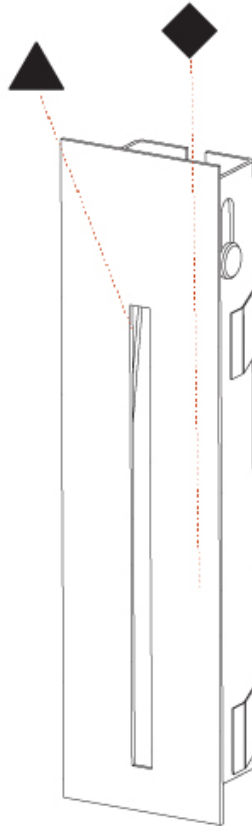

### A35696-

base number    Color    Finishes    Finishes  
 Temperature    (Diamond)    (Triangle)

- To build a product code in our configurator select the specify button on the base model # product page
- To build a manual product code on this datasheet choose from the options listed below in blue font and add the suffix to the base model #

#### PHYSICAL

Shape: Rectangle  
 Width (mm): 40  
 Width (in): 1 9/16  
 Height (mm): 150  
 Depth (mm): 26  
 Height (in): 5 7/8  
 Depth (in): 1  
 Ceiling Thickness (mm): 10 / 12 / 15  
 Ceiling Thickness (in): 3/8 or 1/2 or 9/16  
 Min. Recessing Depth (mm): 30  
 Min. Recessing Depth (in): 1 3/16  
 Light Distribution: Asymmetric  
 Weight (kg): .21  
 Weight (lbs): .46  
 Installation Requirement: 140mm / 5 1/2" x 34mm / 1 5/16"  
 Fixture Finish: SSR / BKV / CWI / CRY / HAB / UFT / ITA / RUA / FTG / MYG / LOD / PUS / FRO / FUP / KIA / POP / BLS / SPG / MEY / GOH / GUM / CHC / COM / ABZ / JAG / OBR / MOS / ROR  
 Fixture Material: Aluminum

## DELIGHT STRING RECESSED

A35696-

PROJECT

TYPE

SPECIFIER

QUANTITY

DATE

A

#### PHYSICAL

Shape: Rectangle
Width (mm): 40
Width (in): 1 9/16
Height (mm): 250
Depth (mm): 26
Height (in): 9 13/16
Depth (in): 1
Ceiling Thickness (mm): 10 / 12 / 15
Ceiling Thickness (in): 3/8 or 1/2 or 9/16
Min. Recessing Depth (mm): 30
Min. Recessing Depth (in): 1 3/16
Light Distribution: Asymmetric
Weight (kg): .83
Weight (lbs): 1.8
Fixture Finish: SSR / BKV / CWI / CRY / HAB / UFT / ITA / RUA / FTG / MYG / LOD / PUS / FRO / FUP / KIA / POP / BLS / SPG / MEY / GOH / GUM / CHC / COM / ABZ / JAG / OBR / MOS / ROR
Fixture Material: Aluminum
Cut-out Measurements: 240mm / 9 7/16" x 34mm / 1 5/16"